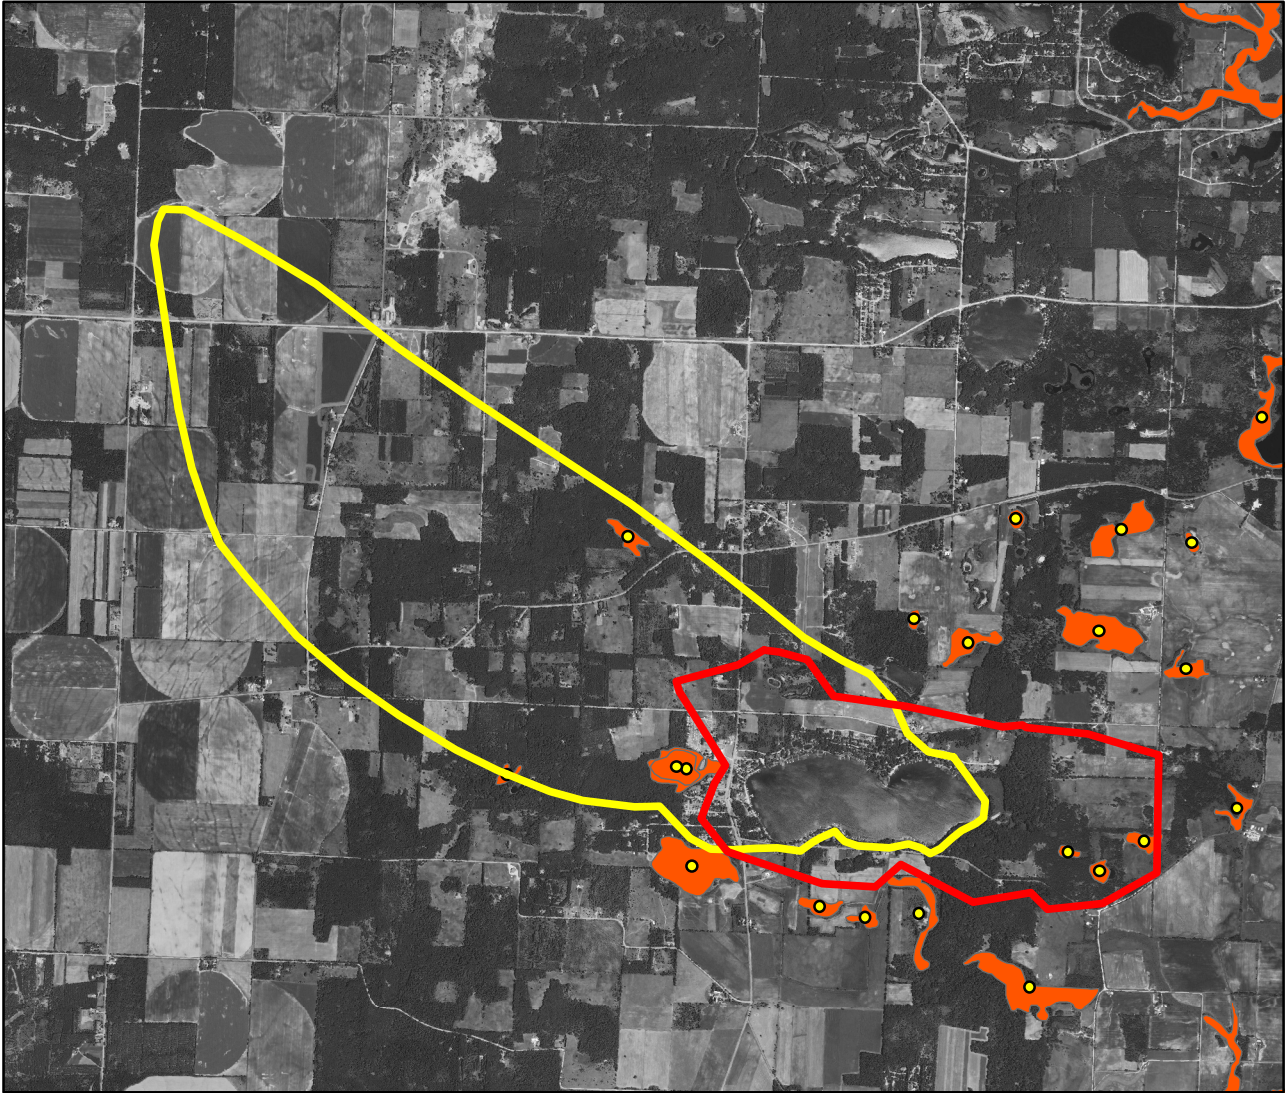

ARCHEOLOGICAL SITES IN JORDAN LAKE WATERSHEDS

-  Surface Watershed
-  Ground Watershed
-  Historic Buildings & Centroids*
-  Native American Site*

***These sites are protected by state and/or federal law. No disturbance of these sites is allowed without permission from state and/or federal authorities.**